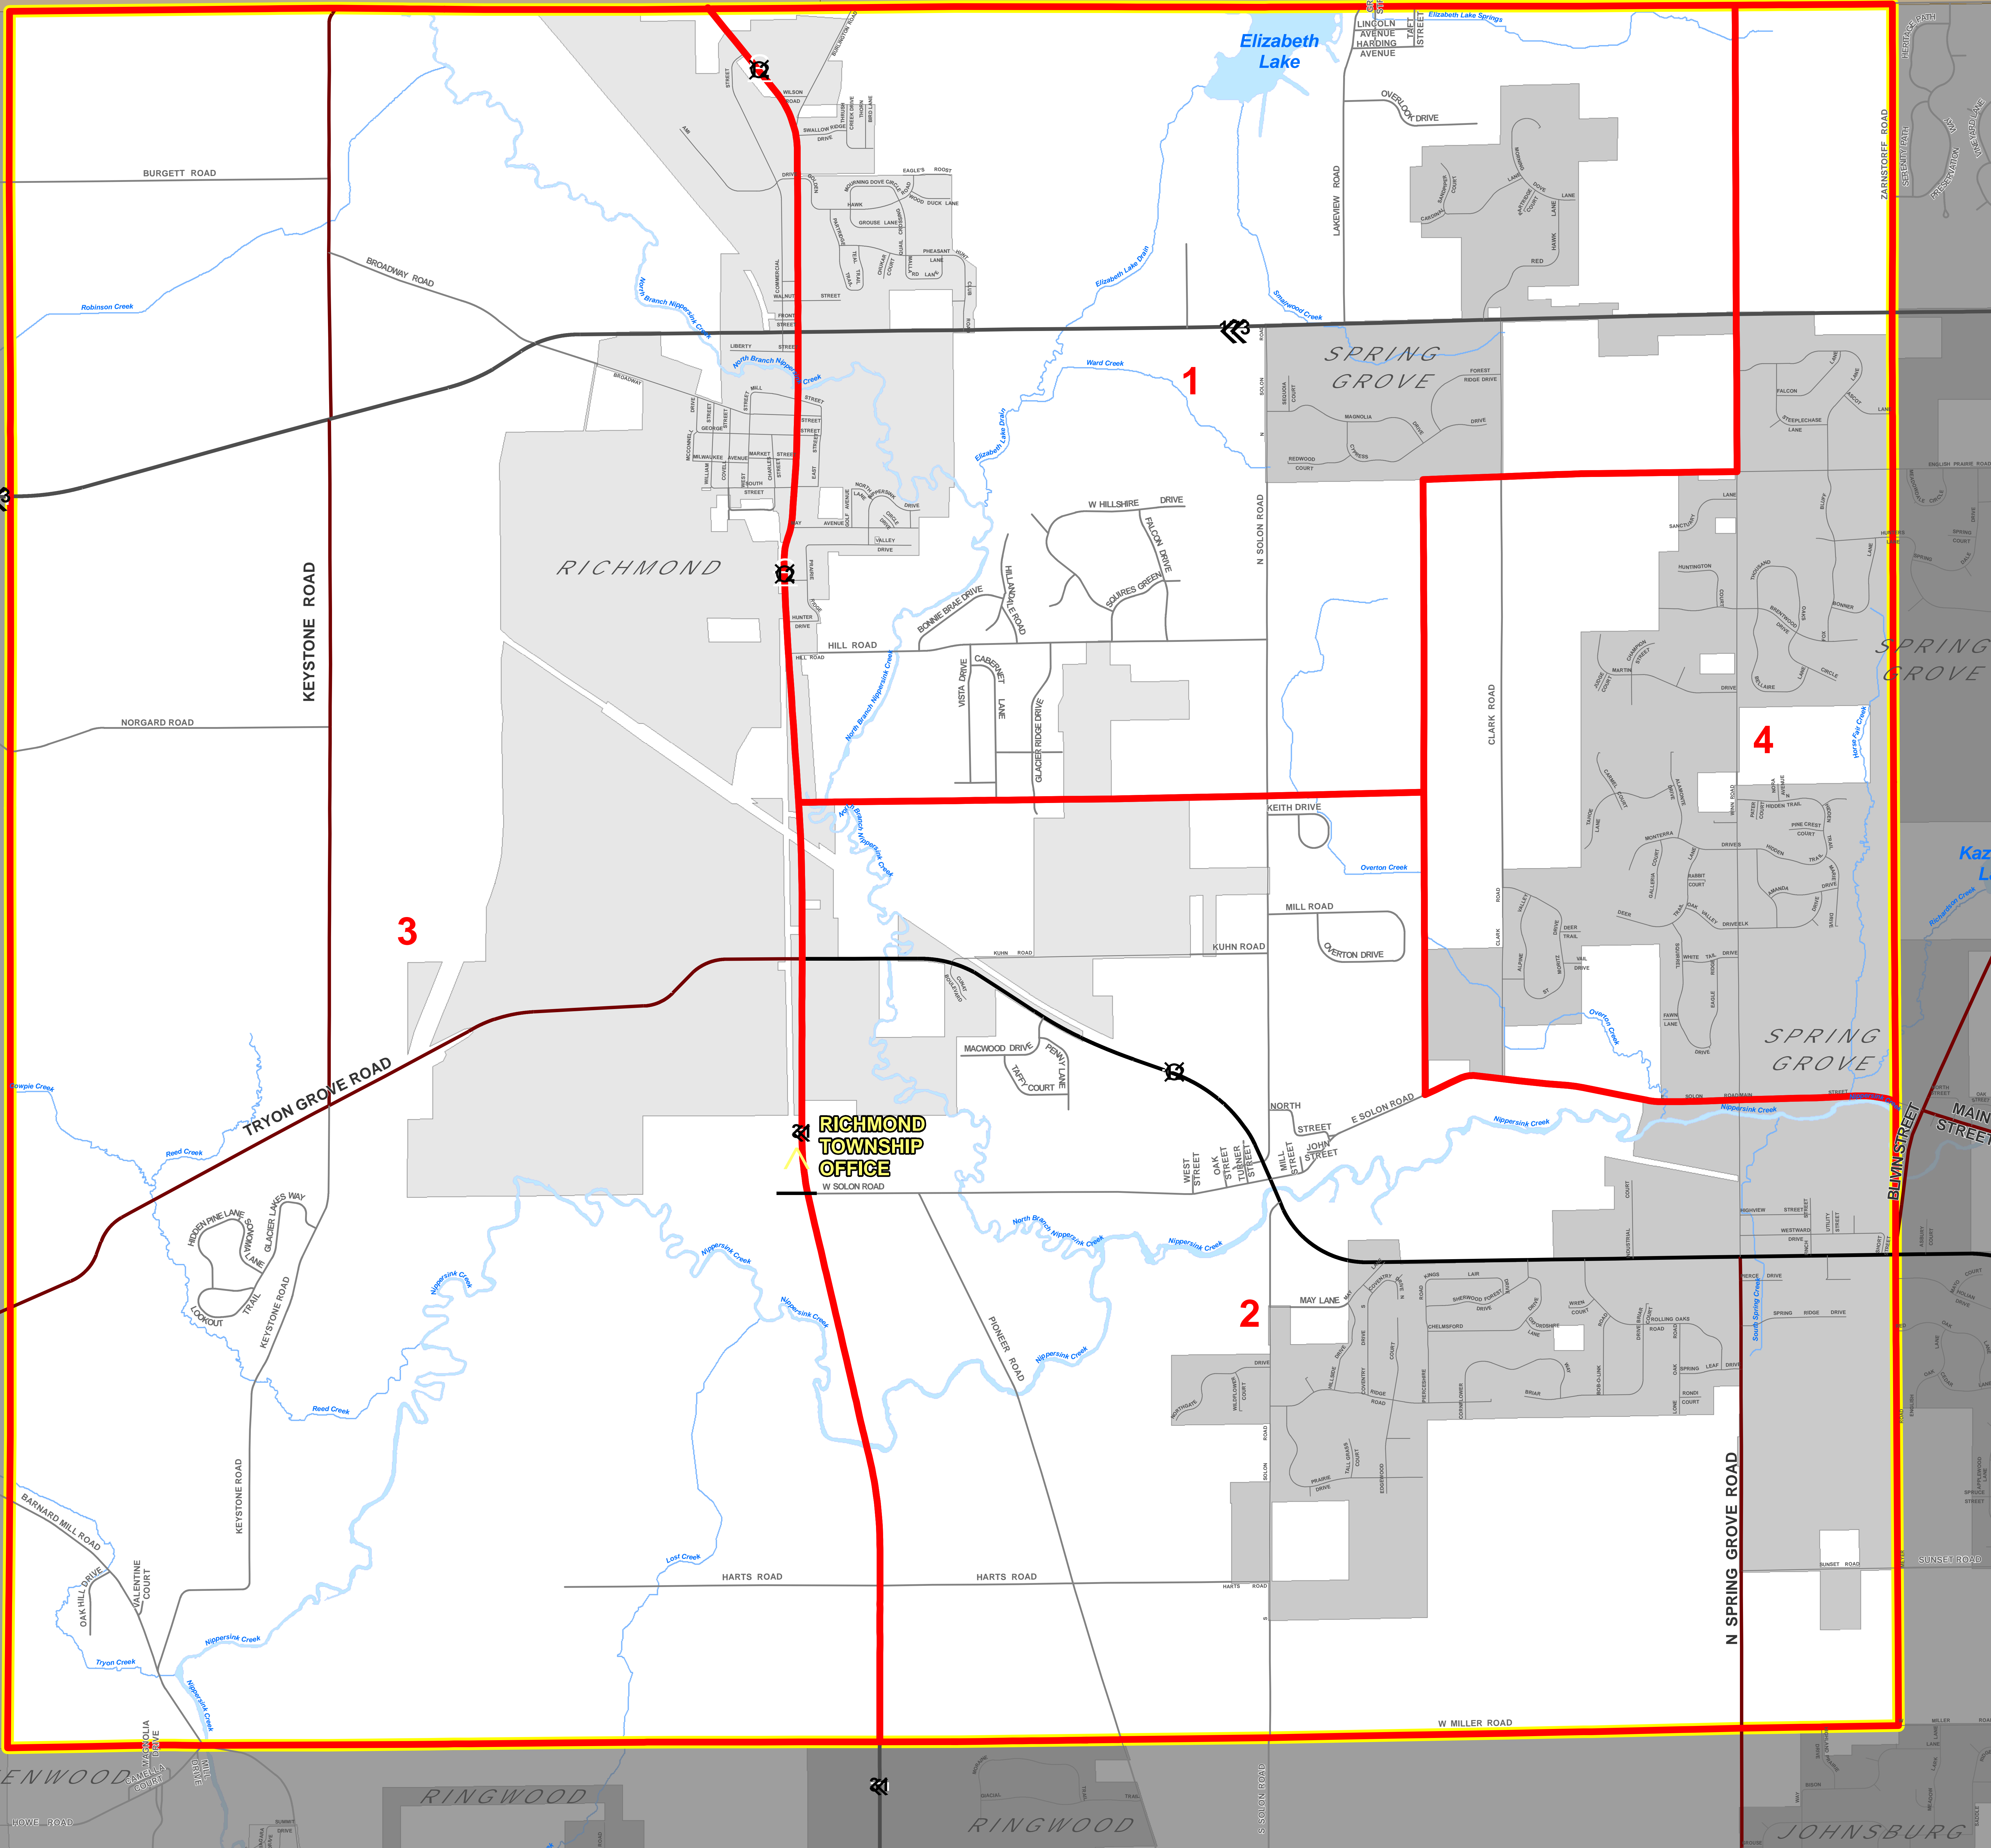

Richmond Township

Walworth County, WI

Kenosha County, WI

Legend

- Township Administration Building
- Precincts
- 55 Precinct Number
- Municipal Boundaries**
 - Greenwood
 - Johnsburg
 - Richmond
 - Ringwood
 - Spring Grove
- Roads**
 - Interstate
 - US Route
 - State Route
 - County Road
 - Township Road
 - Municipal Road
- Rivers, Streams & Creeks**
 - Rivers, Streams & Creeks
 - Lakes

Townships

CHEMUNG	ALDEN	HEBRON	RICHMOND	BURTON
DUNHAM	HARTLAND	GREENWOOD	MCHENRY	
MARENGO	SENECA	DORR	NUNDA	
RILEY	CORAL	GRAFTON	ALGONQUIN	

0 0.15 0.3 0.6 0.9 Miles